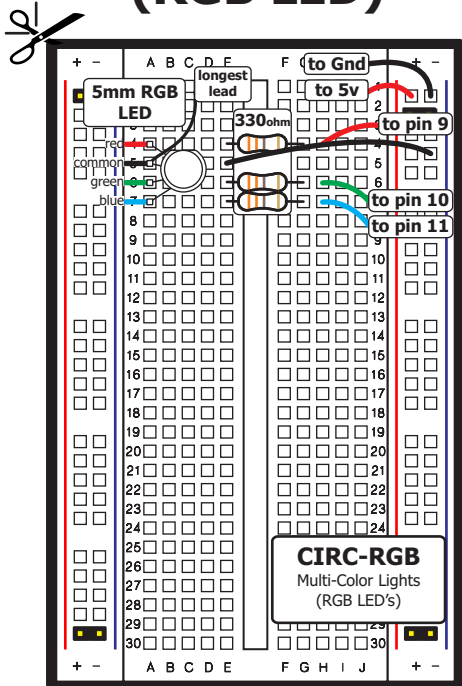

# CIRC-RGB Colourful Light (RGB LED)

<http://ardx.org/CIRC-RGB>

 **sparkfun.com**

Note: Breadboard dimensions vary between manufacturers so some adjustments may be necessary.