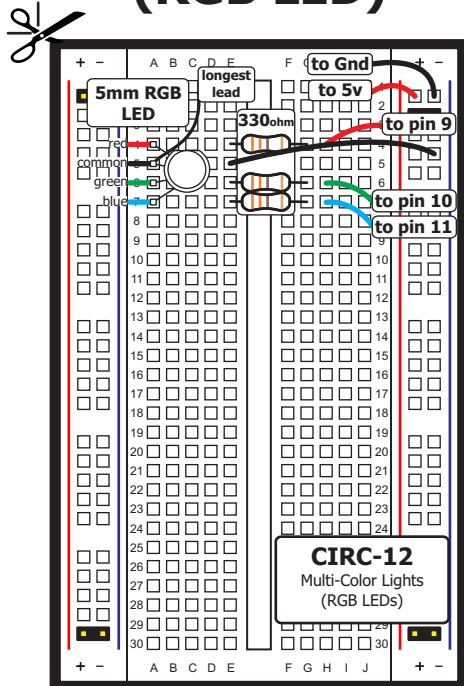

# CIRC-12 Colourful Light (RGB LED)

<http://ardx.org/CIRC12>

 **sparkfun.com**

Note: Breadboard dimensions vary between manufacturers so some adjustments may be necessary.