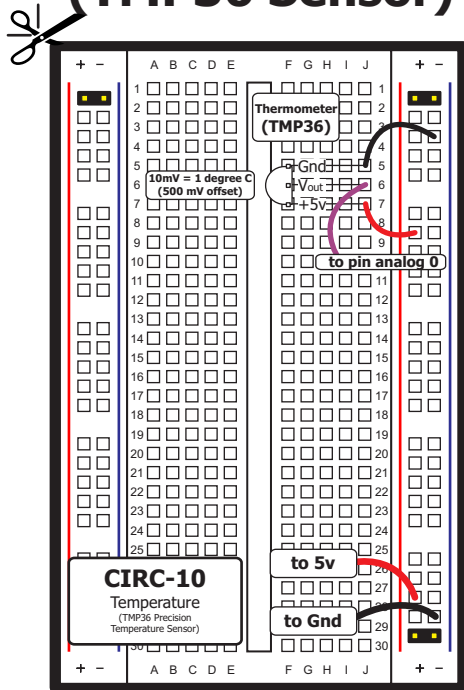

CIRC-10 Temperature (TMP36 Sensor)

<http://ardx.org/CIRC10>

sparkfun.com

Note: Breadboard dimensions vary between manufacturers so some adjustments may be necessary.